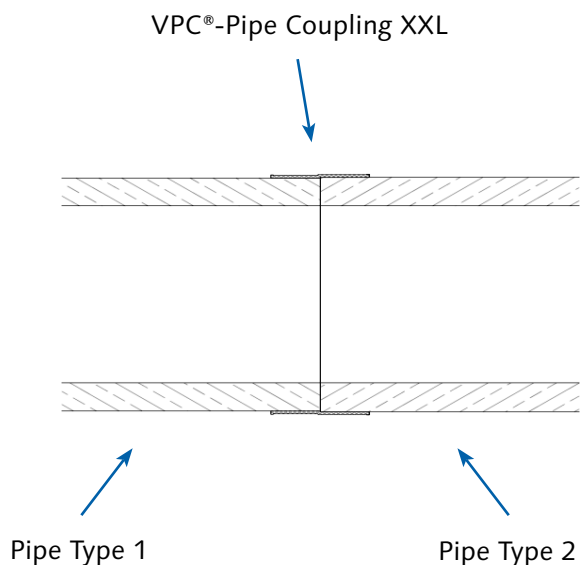

Technical Inquiry VPC®-Pipe Coupling XXL (1000 mm – 2400 mm)

VPC®-Pipe Coupling XXL is suitable for pipes with circular outer geometry only!

Thank you for your interest in the VPC®-Pipe Coupling XXL.
Please fill in details of the pipes that you wish to connect and send this document to:

Pipe Typ 1:	Pipe Typ 2:
*Material:	*Material:
*DN:	*DN:
Wall Thickness:	Wall Thickness:
*Pipe Circumference/ Outer Diameter:	*Pipe Circumference/ Outer Diameter:

Sender:

*Company:	*Contact:
*Phone:	*Fax:
*Signature:	*email: